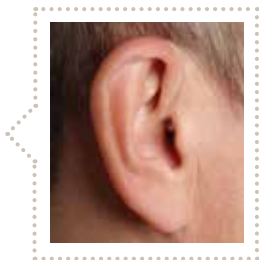

HEARING INSTRUMENTS

↘ COMPLETELY-IN-CANAL (CIC)

- Virtually invisible
- For mild to moderately severe hearing loss
- Custom-made for you

↘ IN-THE-CANAL (ITC)/ HALF SHELL (HS)

- For mild to moderately severe hearing loss
- Custom-made for you

↘ IN-THE-EAR (ITE)

- Easy to adjust
- For mild to severe hearing loss
- Custom-made for you

↘ RECEIVER-IN-CANAL (RIC)

- Sleek design barely visible when worn
- For mild to moderate hearing loss
- Variety of color options available
- Absolute Power (RIC AP) version available for moderate to severe hearing loss